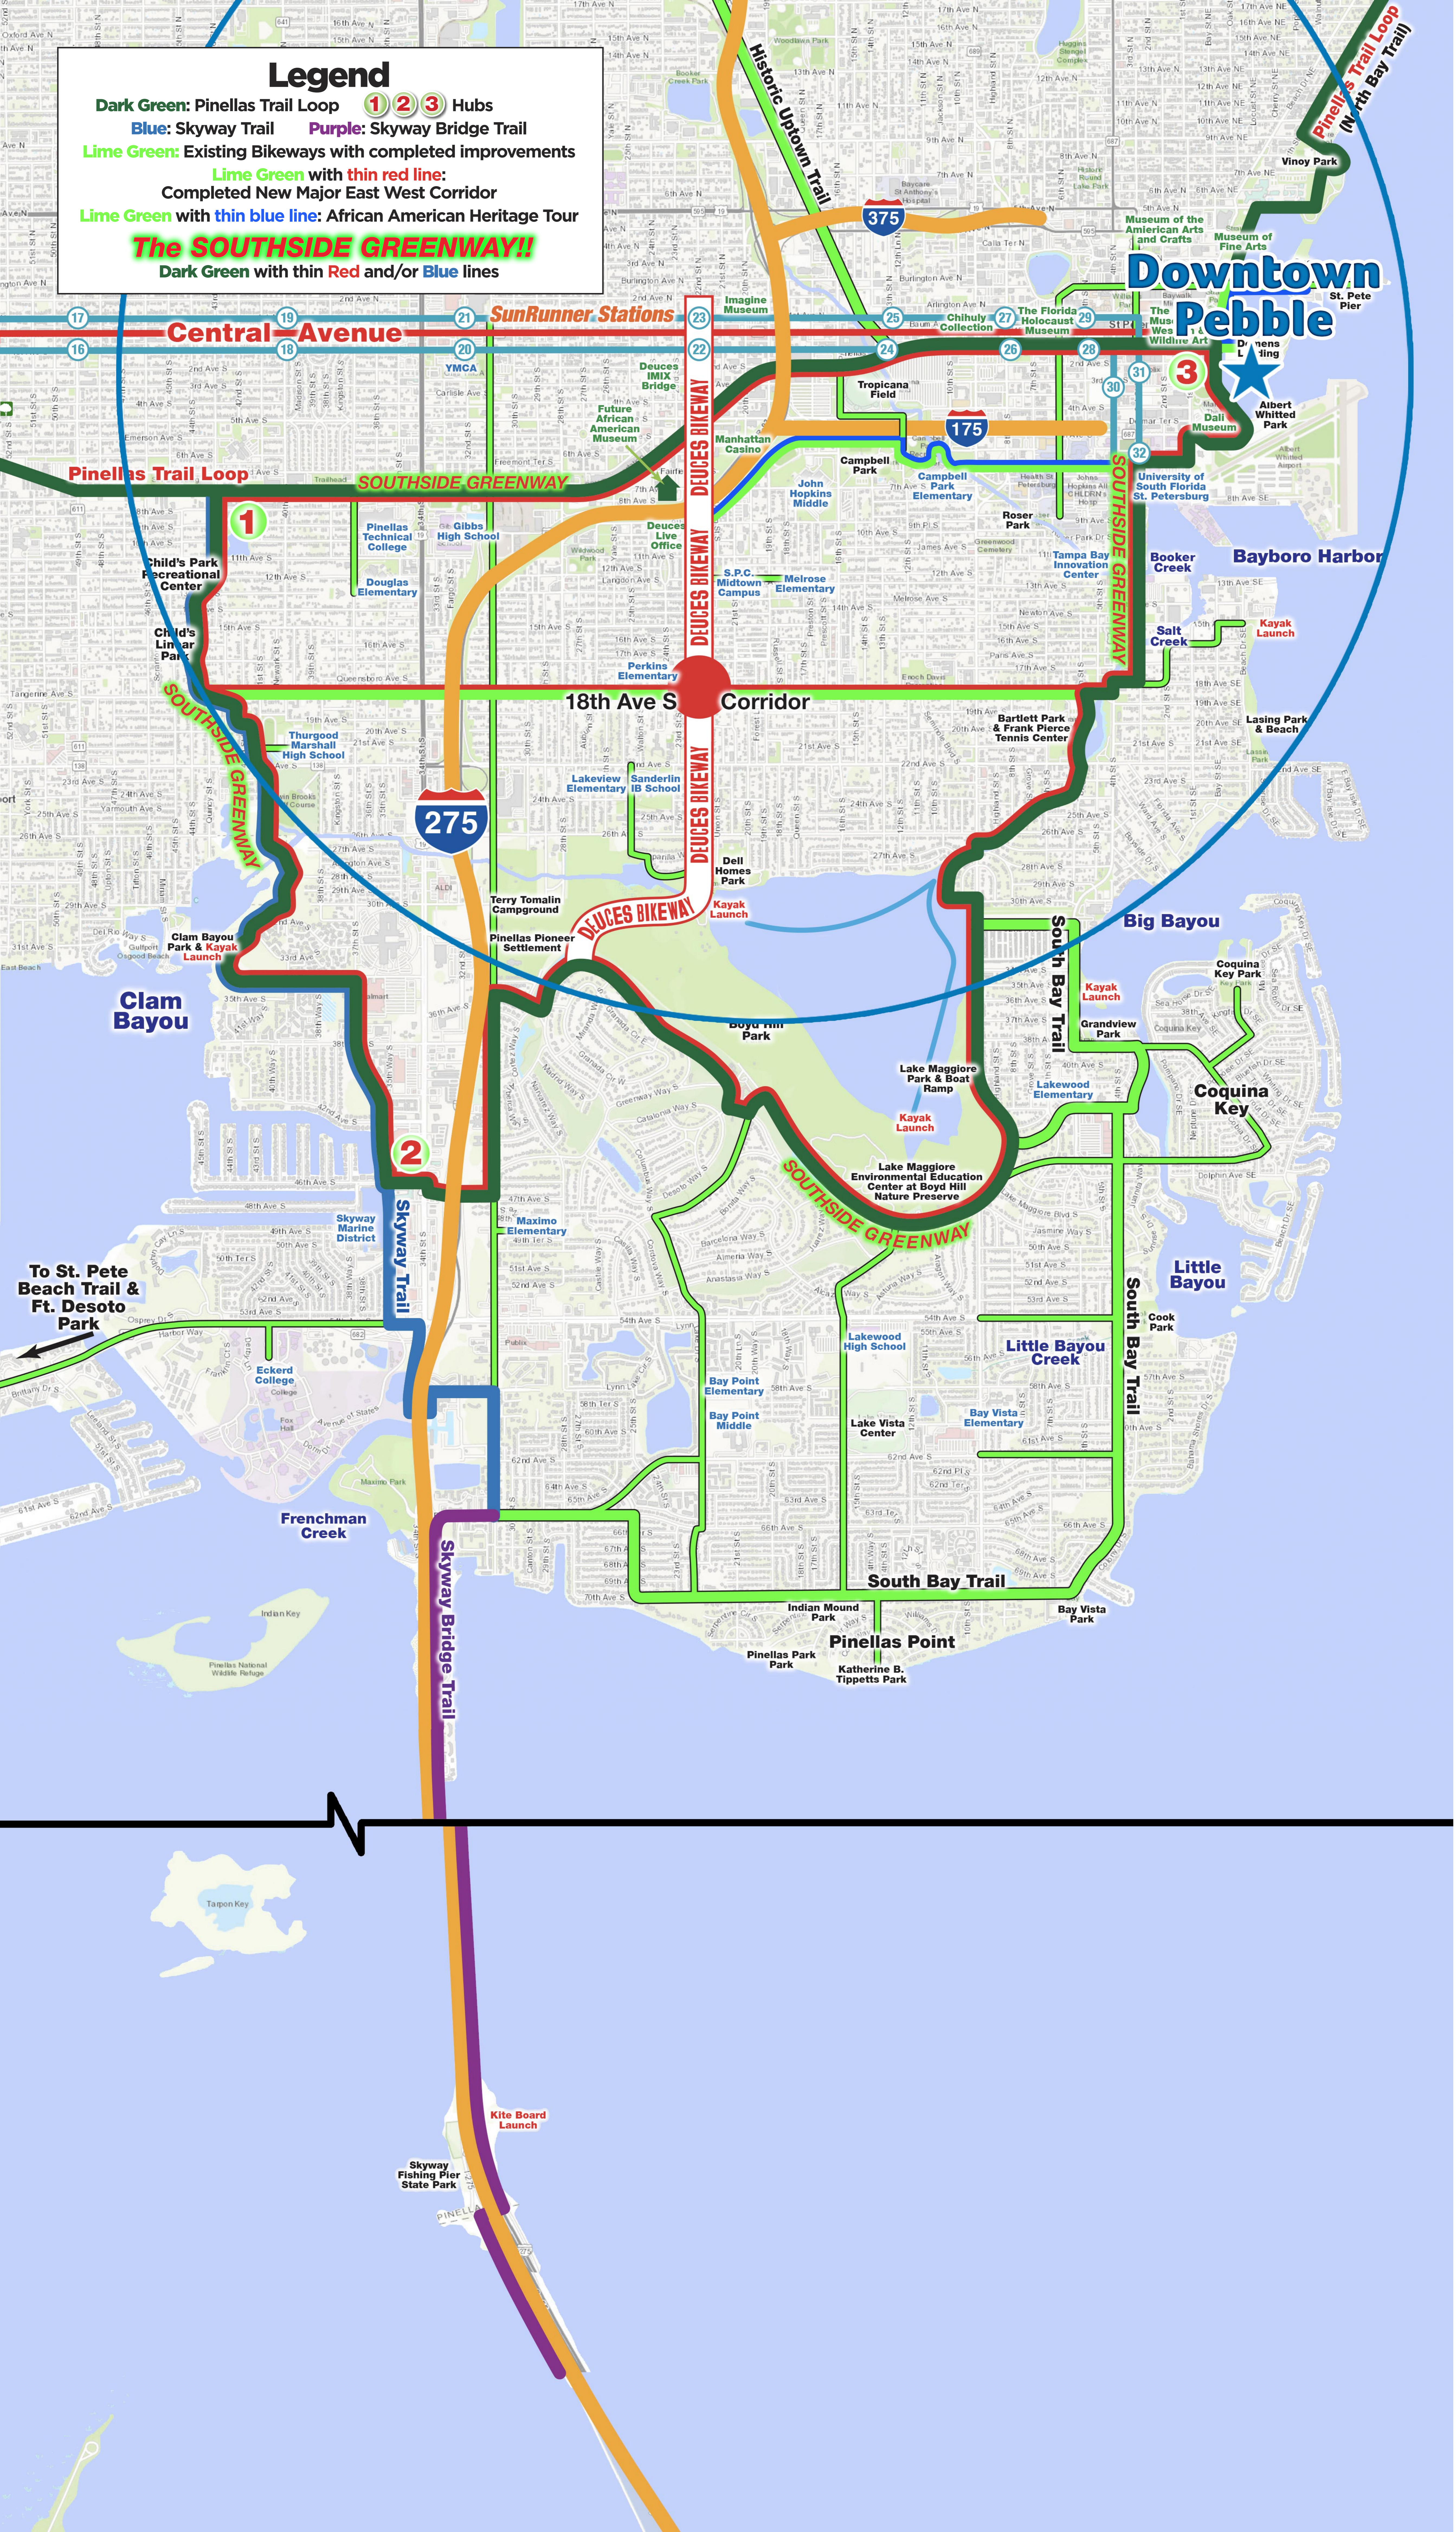

Legend

Dark Green: Pinellas Trail Loop ① ② ③ Hubs

Blue: Skyway Trail Purple: Skyway Bridge Trail

Lime Green: Existing Bikeways with completed improvements

Lime Green with thin red line: Completed New Major East West Corridor

Lime Green with thin blue line: African American Heritage Tour

The SOUTHSIDE GREENWAY!!
Dark Green with thin Red and/or Blue lines

Central Avenue

SunRunner Stations

Pinellas Trail Loop

SOUTHSIDE GREENWAY

18th Ave S Corridor