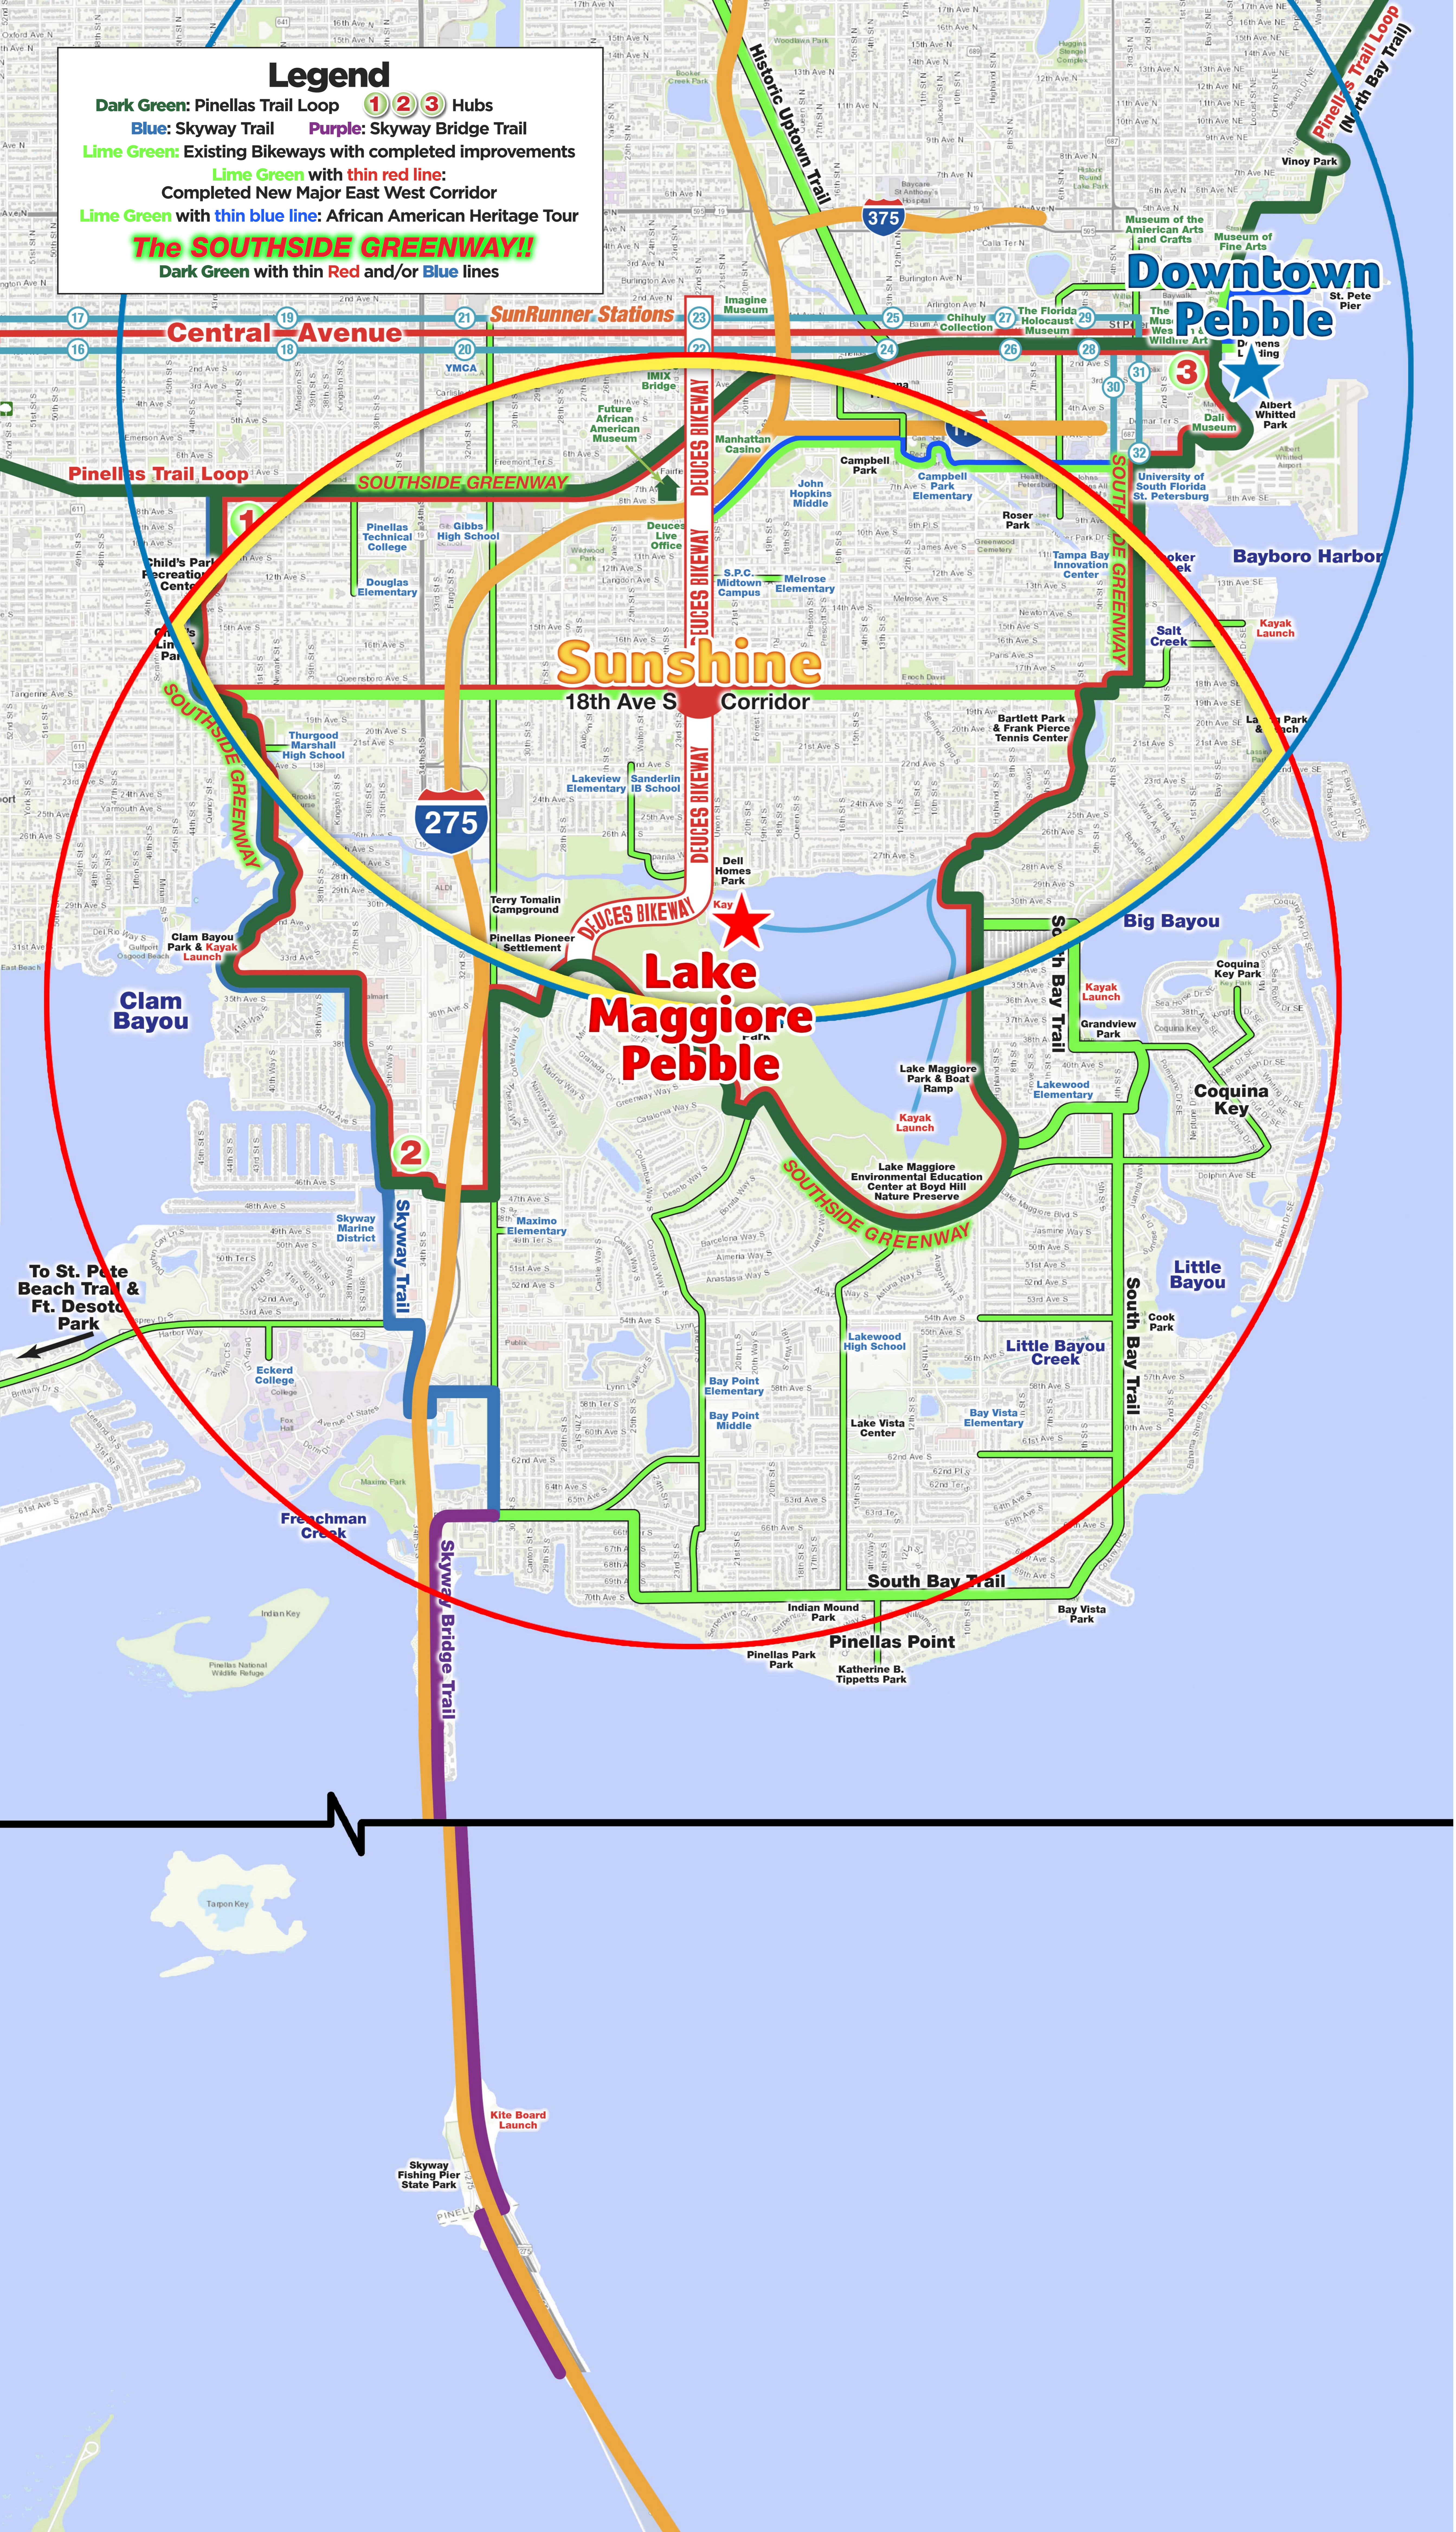

Legend

Dark Green: Pinellas Trail Loop **1 2 3** Hubs

Blue: Skyway Trail **Purple:** Skyway Bridge Trail

Lime Green: Existing Bikeways with completed improvements

Lime Green with thin red line: Completed New Major East West Corridor

Lime Green with thin blue line: African American Heritage Tour

The SOUTHSIDE GREENWAY!!

Dark Green with thin Red and/or Blue lines

17 18 19 20 21 **Central Avenue**

SunRunner Stations

Pinellas Trail Loop

SOUTHSIDE GREENWAY

DEUCES BIKEWAY

SOUTH SIDE GREENWAY

Sunshine

18th Ave S Corridor

Lake Maggiore Pebble

Big Bayou

Little Bayou

To St. Pete Beach Trail & Ft. Desoto Park

Skyway Trail

Skyway Bridge Trail